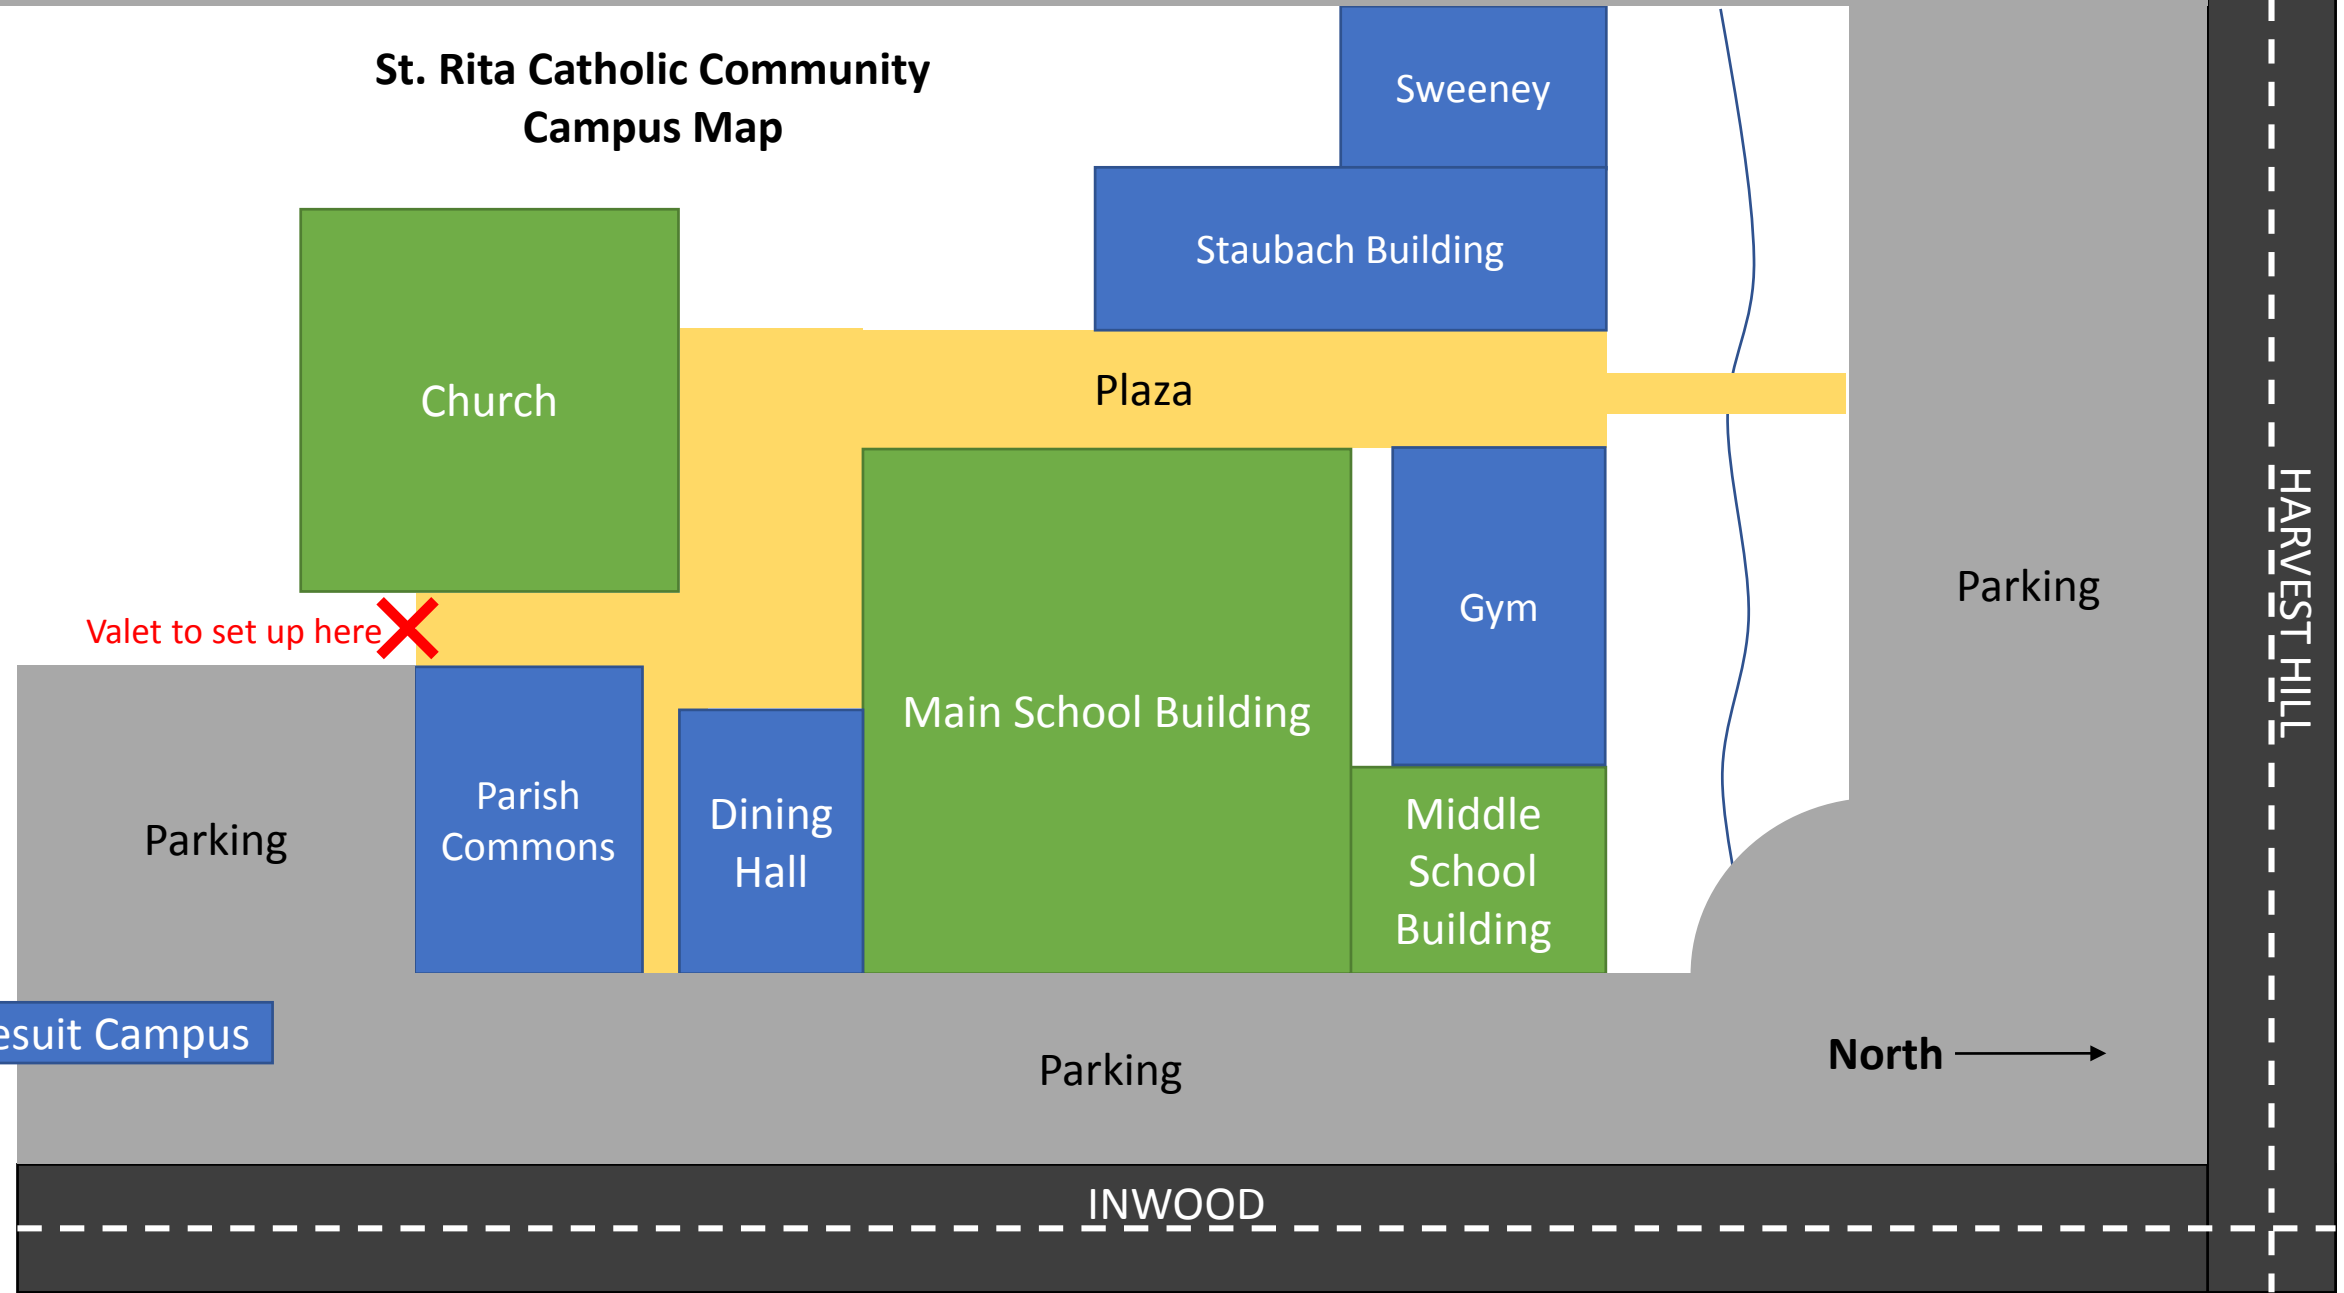

St. Rita Catholic Community Campus Map

Parking

Sweeney

Staubach Building

Church

Plaza

Parking

Valet to set up here **X**

Gym

Main School Building

Parking

Parish
Commons

Dining
Hall

Middle
School
Building

To Jesuit Campus

Parking

North →

HARVEST HILL

INWOOD